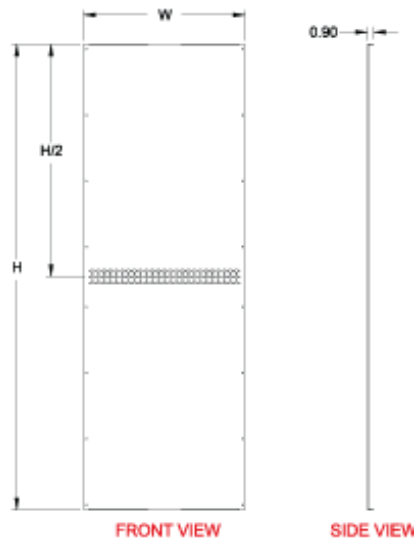

Side Mounting Inner Panels *HMESIP Series*

- Sold individually
- Formed 14 gauge galvanized steel unpainted
- Mounts directly to frame
- Can be used in combination with depth grid straps (top and bottom)
- Allows installation of 19" mounting rails including center support
- Reduced height may allow cable pass through on ganged cabinets

Part No.	Overall		For use with Cabinet	
	H	W	H	D
HSIP145	1143	375	1400	500
HSIP146	1143	475	1400	600
HSIP148	1143	675	1400	800
HSIP165	1343	375	1600	500
HSIP166	1343	475	1600	600
HSIP168	1343	675	1600	800
HSIP184	1543	275	1800	400
HSIP185	1543	375	1800	500
HSIP186	1543	475	1800	600
HSIP188	1573	675	1800	800
HSIP204	1743	275	2000	400
HSIP205	1743	375	2000	500
HSIP206	1743	475	2000	600
HSIP208	1743	675	2000	800
HSIP225	1943	375	2200	500
HSIP226	1943	475	2200	600
HSIP228	1943	675	2200	800