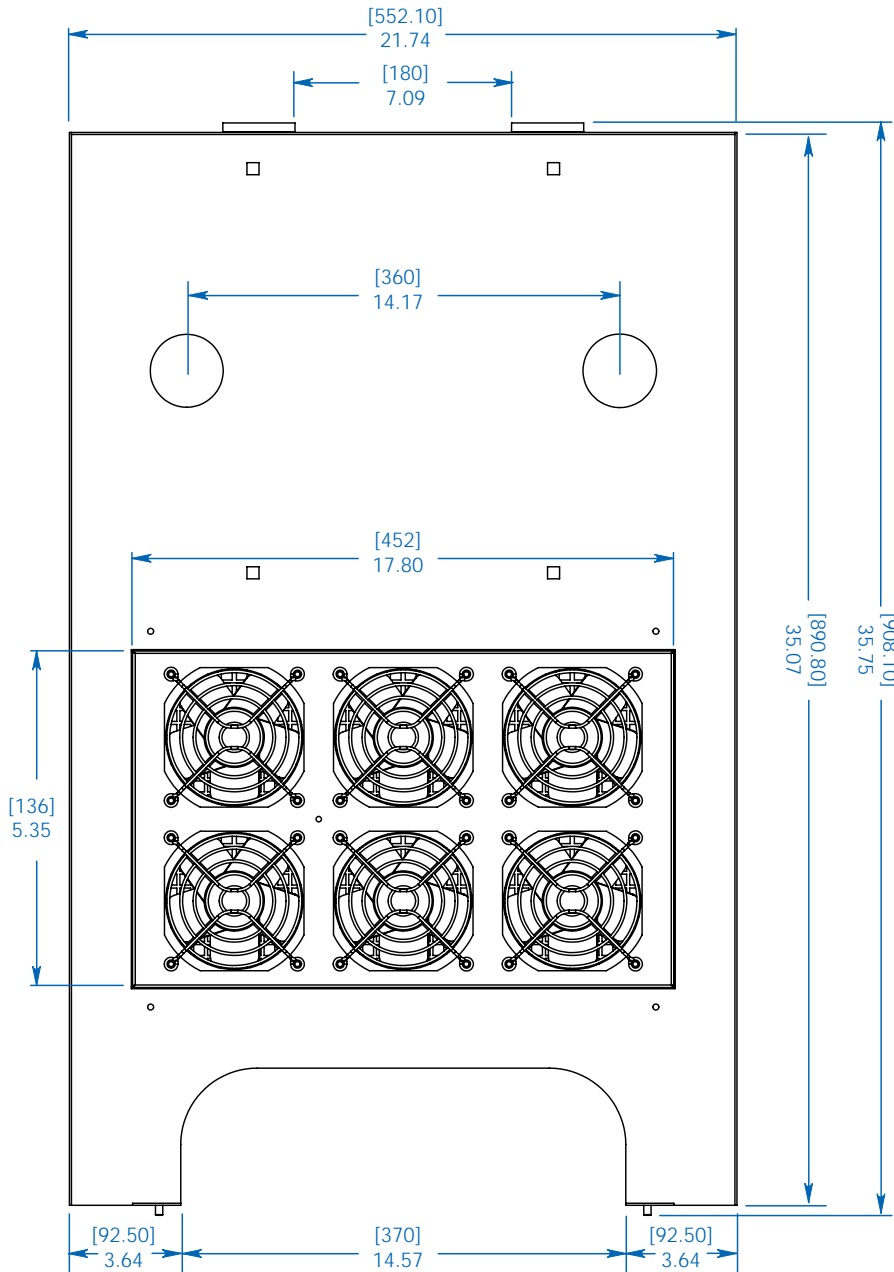

MODEL:

SRFANROOF

Roof-Mounted Fan Accessory

Specifications

Model	SRFANROOF
Material of Construction:	Cold Rolled Steel
Fan Type:	4 in. - 120V, high-performance (x6)
Airflow (Cubic Feet per Minute):	630
Input Connector:	5-15P
Cord Length:	6 ft. (1.8 m)
Unit Dimensions (H x W x D):	2.1 x 21.9 x 35.5 in (53.3 x 556.3 x 901.7 mm)
Shipping Dimensions (H x W x D):	3.1 x 23.3 x 37 in (78.7 x 591.8 x 939.8 mm)
Unit Weight:	22 lb (9.98 kg)
Shipping Weight:	25 lb (11.34 kg)
Standards:	Tested to RoHS

Tripp Lite has a policy of continuous improvement. Specifications are subject to change without notice.

- SRFANROOF is compatible with all standard 19" rack enclosures. Includes toolless mounting hardware.

SEE NEXT PAGE FOR DETAILED UNIT MEASUREMENTS

TRIPP-LITE

1111 W. 35th Street
Chicago, IL 60609 USA
773.869.1234
www.tripplite.com

TOP VIEW

SIDE VIEW

FRONT VIEW

Dimensions: [mm] INCHES

Tripp Lite has a policy of continuous improvement. Specifications are subject to change without notice.