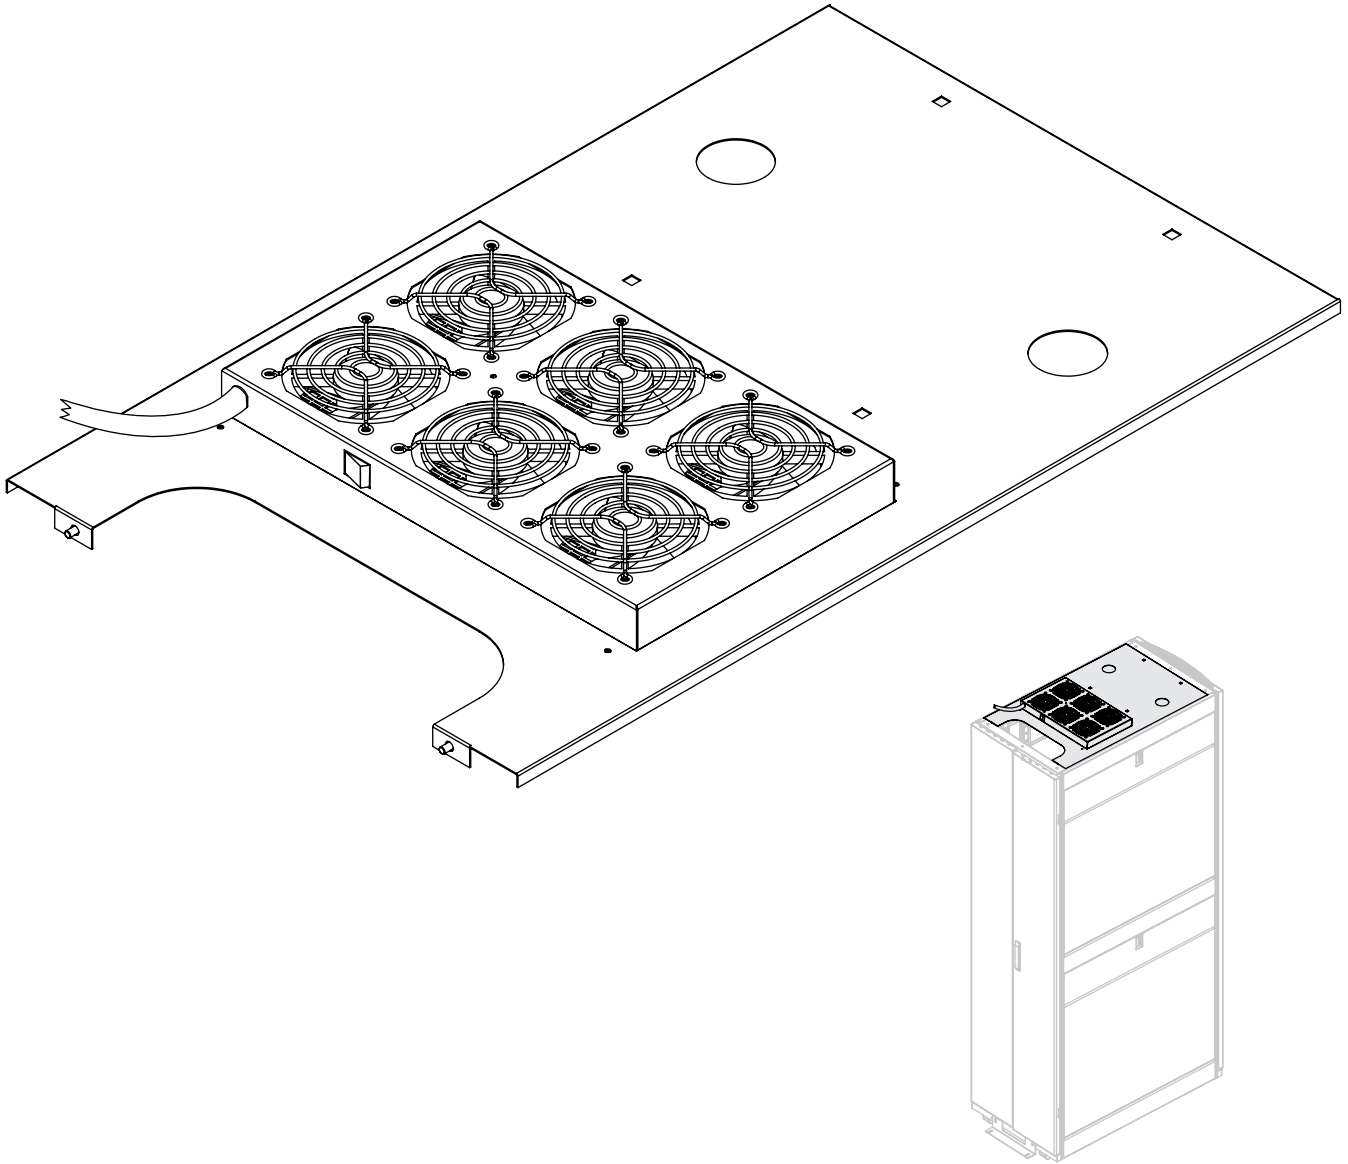

MODEL:

SRFANROOF

Roof-Mounted Fan Accessory

Specifications

Model	SRFANROOF
Material of Construction:	Cold Rolled Steel
Fan Type:	4 in. - 120V, high-performance (x6)
Airflow (Cubic Feet per Minute):	630
Input Connector:	5-15P
Cord Length:	6 ft. (1.8 m)
Unit Dimensions (H x W x D):	2.1 x 21.9 x 35.5 in (53.3 x 556.3 x 901.7 mm)
Shipping Dimensions (H x W x D):	3.1 x 23.3 x 37 in (78.7 x 591.8 x 939.8 mm)
Unit Weight:	22 lb (9.98 kg)
Shipping Weight:	25 lb (11.34 kg)
Standards:	Tested to RoHS

Tripp Lite has a policy of continuous improvement. Specifications are subject to change without notice.

- SRFANROOF is compatible with all standard 19" rack enclosures. Includes toolless mounting hardware.

SEE NEXT PAGE FOR DETAILED UNIT MEASUREMENTS

TRIPP-LITE

1111 W. 35th Street
Chicago, IL 60609 USA
773.869.1234
www.tripplite.com

TOP VIEW

SIDE VIEW

FRONT VIEW

Dimensions: [mm] INCHES

Tripp Lite has a policy of continuous improvement. Specifications are subject to change without notice.