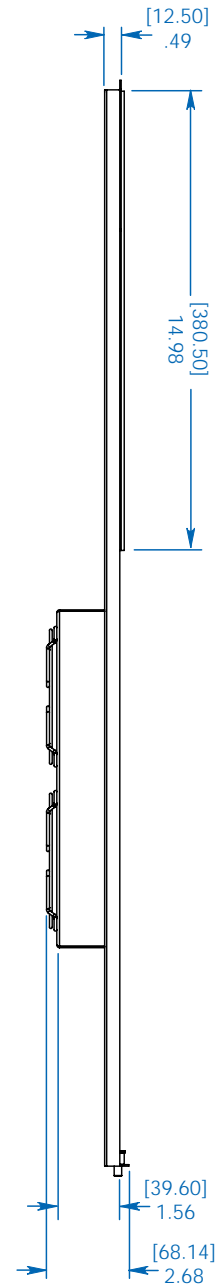

MODEL:

SRFANROOF

Roof-Mounted Fan Accessory

Specifications

Model	SRFANROOF
Material of Construction:	Cold Rolled Steel
Fan Type:	4 in. - 120V, high-performance (x6)
Airflow (Cubic Feet per Minute):	630
Input Connector:	5-15P
Cord Length:	6 ft. (1.8 m)
Unit Dimensions (H x W x D):	2.1 x 21.9 x 35.5 in (53.3 x 556.3 x 901.7 mm)
Shipping Dimensions (H x W x D):	3.1 x 23.3 x 37 in (78.7 x 591.8 x 939.8 mm)
Unit Weight:	22 lb (9.98 kg)
Shipping Weight:	25 lb (11.34 kg)
Standards:	Tested to RoHS

Tripp Lite has a policy of continuous improvement. Specifications are subject to change without notice.

- SRFANROOF is compatible with all standard 19" rack enclosures. Includes toolless mounting hardware.

SEE NEXT PAGE FOR DETAILED UNIT MEASUREMENTS

TRIPP-LITE

1111 W. 35th Street
Chicago, IL 60609 USA
773.869.1234
www.tripplite.com

TOP VIEW

SIDE VIEW

FRONT VIEW

Dimensions: [mm] INCHES

Tripp Lite has a policy of continuous improvement. Specifications are subject to change without notice.

MODEL:
SRFANROOF
TRIPP·LITE

1111 W. 35th Street
 Chicago, IL 60609 USA
 773.869.1234
 www.triplite.com