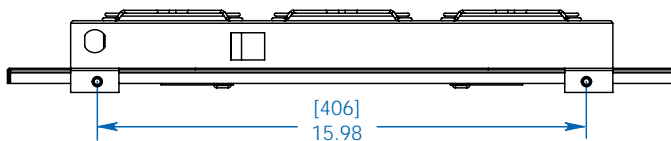

MODEL:

SRFANROOF

Roof-Mounted Fan Accessory

Specifications

Model	SRFANROOF
Material of Construction:	Cold Rolled Steel
Fan Type:	4 in. - 120V, high-performance (x6)
Airflow (Cubic Feet per Minute):	630
Input Connector:	5-15P
Cord Length:	6 ft. (1.8 m)
Unit Dimensions (H x W x D):	2.1 x 21.9 x 35.5 in (53.3 x 556.3 x 901.7 mm)
Shipping Dimensions (H x W x D):	3.1 x 23.3 x 37 in (78.7 x 591.8 x 939.8 mm)
Unit Weight:	22 lb (9.98 kg)
Shipping Weight:	25 lb (11.34 kg)
Standards:	Tested to RoHS

SEE NEXT PAGE FOR DETAILED UNIT MEASUREMENTS

TRIPP-LITE

1111 W. 35th Street
Chicago, IL 60609 USA
773.869.1234
www.tripplite.com

TOP VIEW

SIDE VIEW

FRONT VIEW

Dimensions: [mm] INCHES

Tripp Lite has a policy of continuous improvement. Specifications are subject to change without notice.